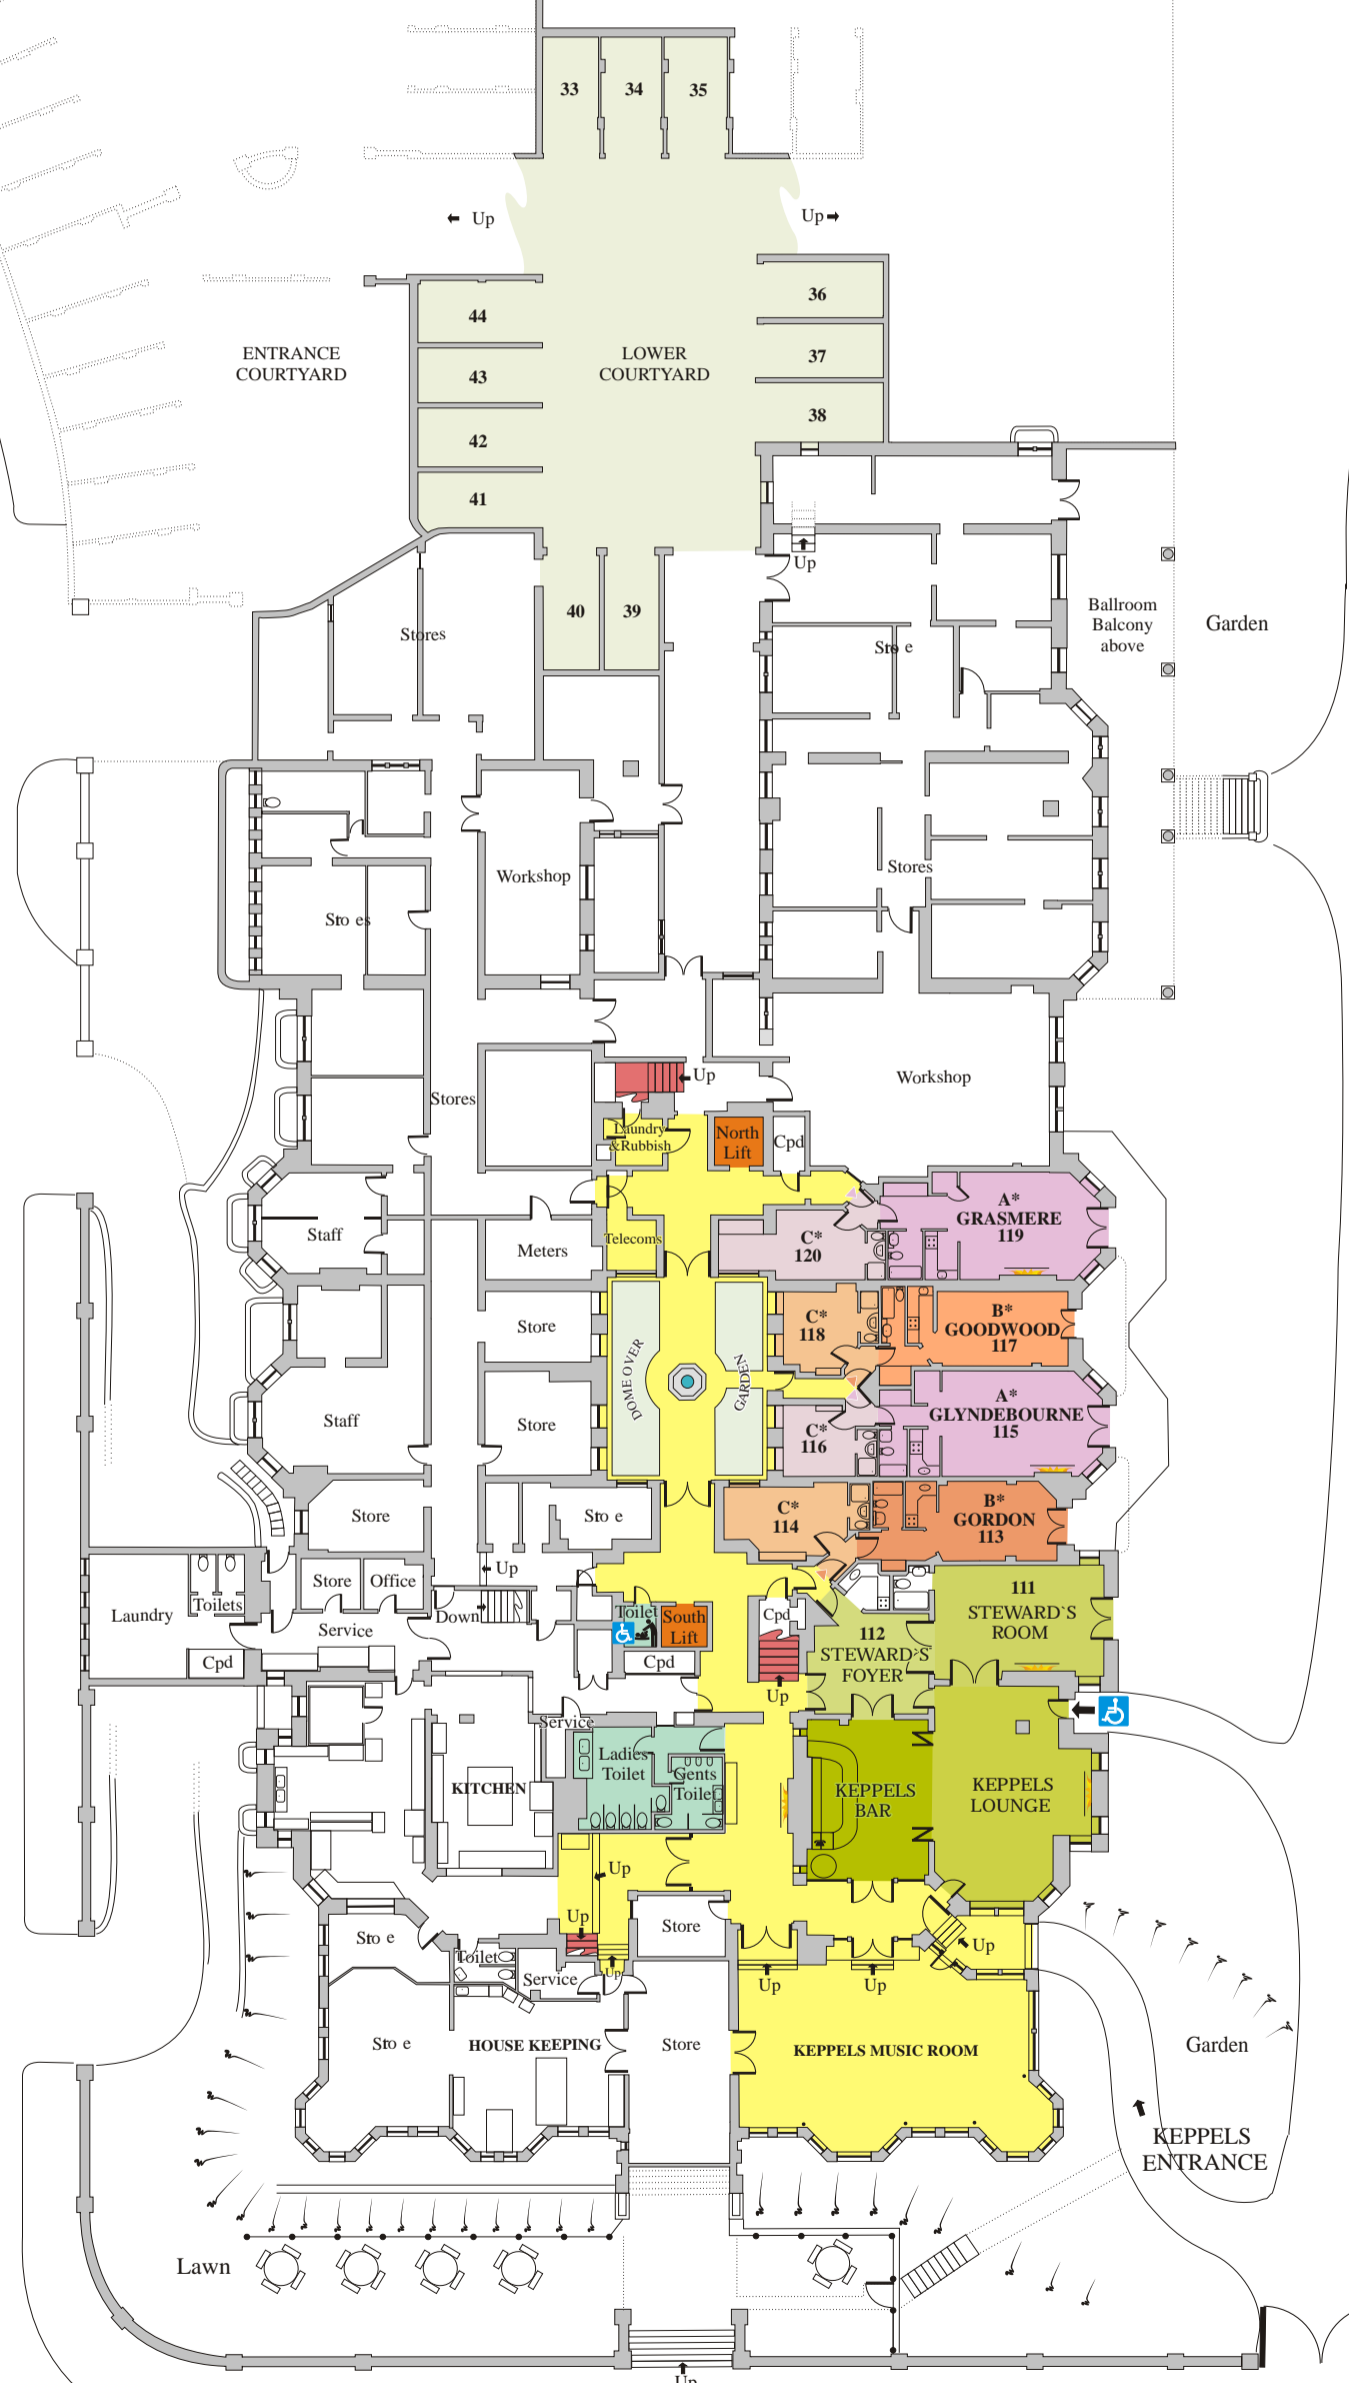

METROPOLE ROAD EAST

MAIN COURTYARD

REAR COURTYARD

1 GROUND FLOOR

G Apartments & Keppels

Flat names in sitting rooms

Room Numbers:

Odd - outside

Even - inside

111 - 120 East Wing

Scale

 **WHEELCHAIR ACCESS**
Out of Hours Please
Ring Reception for Assistance

THE LEAS ENTRANCE