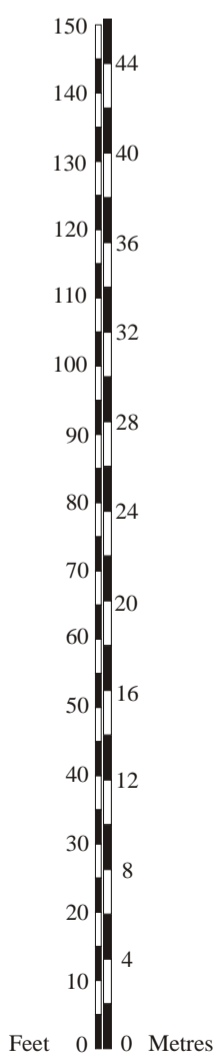

METROPOLE ROAD EAST

MAIN COURTYARD

REAR COURTYARD

# 1 GROUND FLOOR

## G Apartments & Keppels

Flat names in sitting rooms

Room Numbers:

Odd - outside

Even - inside

111 - 120 East Wing

Scale

 **WHEELCHAIR ACCESS**  
Out of Hours Please  
Ring Reception for Assistance

THE LEAS ENTRANCE