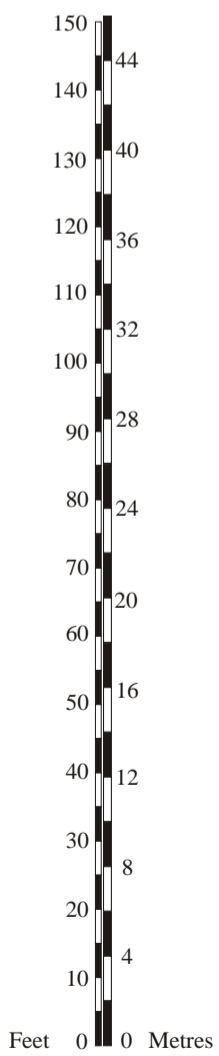

METROPOLE ROAD EAST

MAIN COURTYARD

REAR COURTYARD

1 GROUND FLOOR

G Apartments & Keppels

Flat names in sitting rooms

Room Numbers:

Odd - outside

Even - inside

111 - 120 East Wing

Scale

 **WHEELCHAIR ACCESS**
Out of Hours Please
Ring Reception for Assistance

THE LEAS ENTRANCE