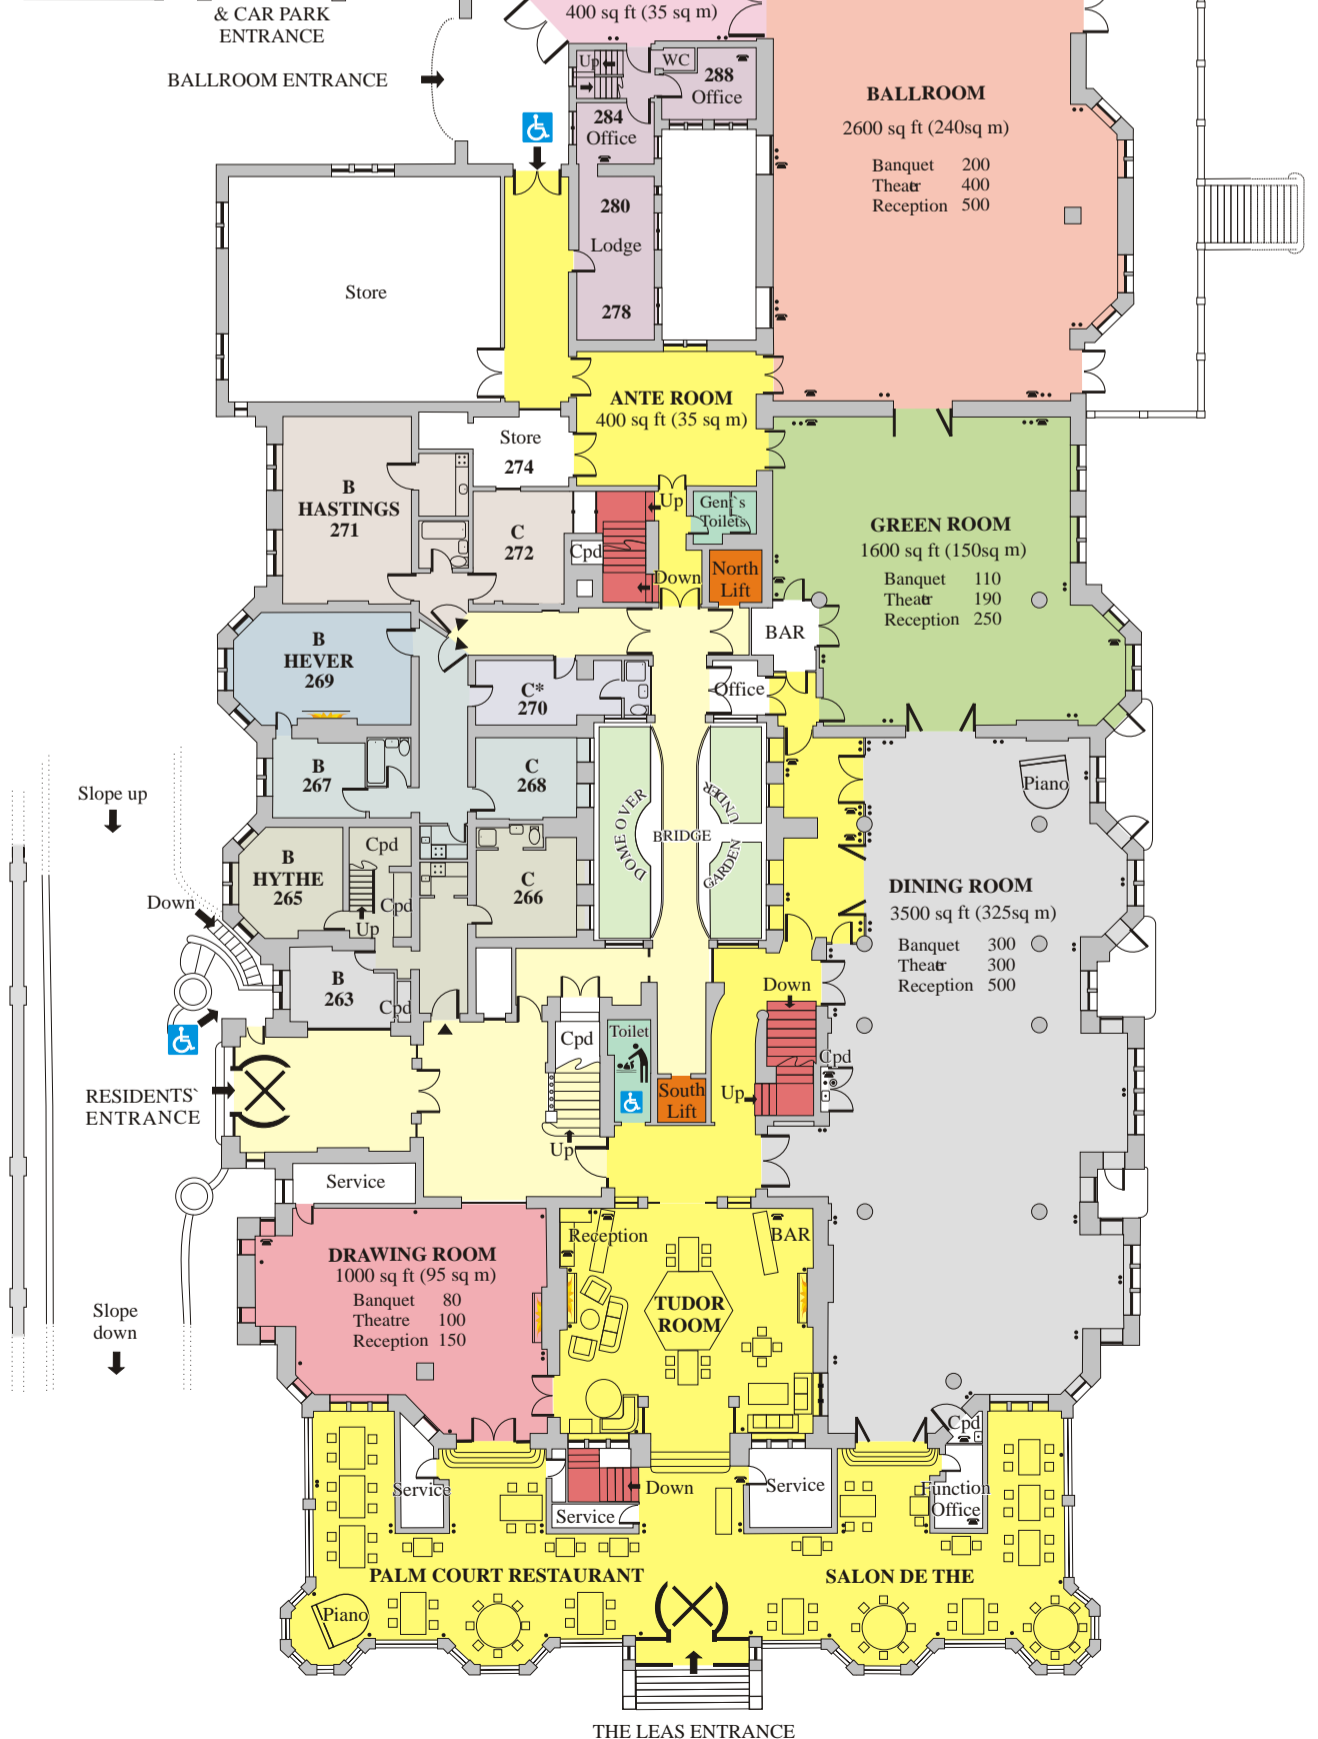

2 PRINCIPAL FLOOR
H Apartments & Principal Rooms

Flat names in sitting rooms

Room Numbers:

- Odd - outside
- Even - inside

- 241 - 243 East Wing
- 263 - 288 West Wing

Scale

WHEELCHAIR ACCESS
Non-Keyholders Please
Ring Reception for Assistance

THE LEAS ENTRANCE