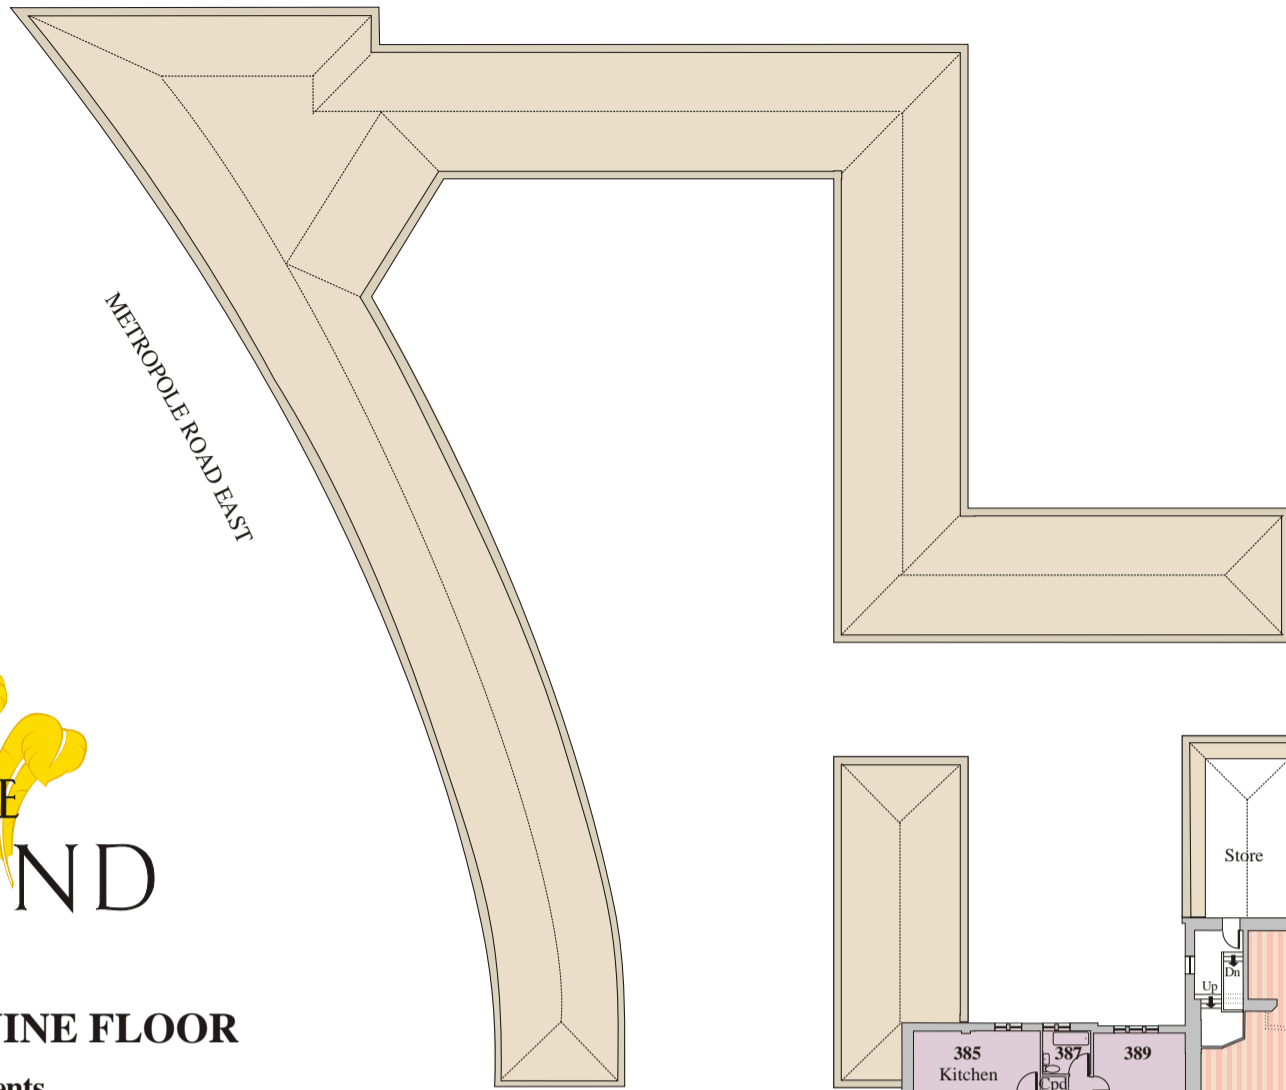

METROPOLE ROAD EAST

3 MEZZANINE FLOOR

A Apartments

Flat names in sitting rooms

Room Numbers:

Odd - outside

Even - inside

363 - 389 West Wing

Scale