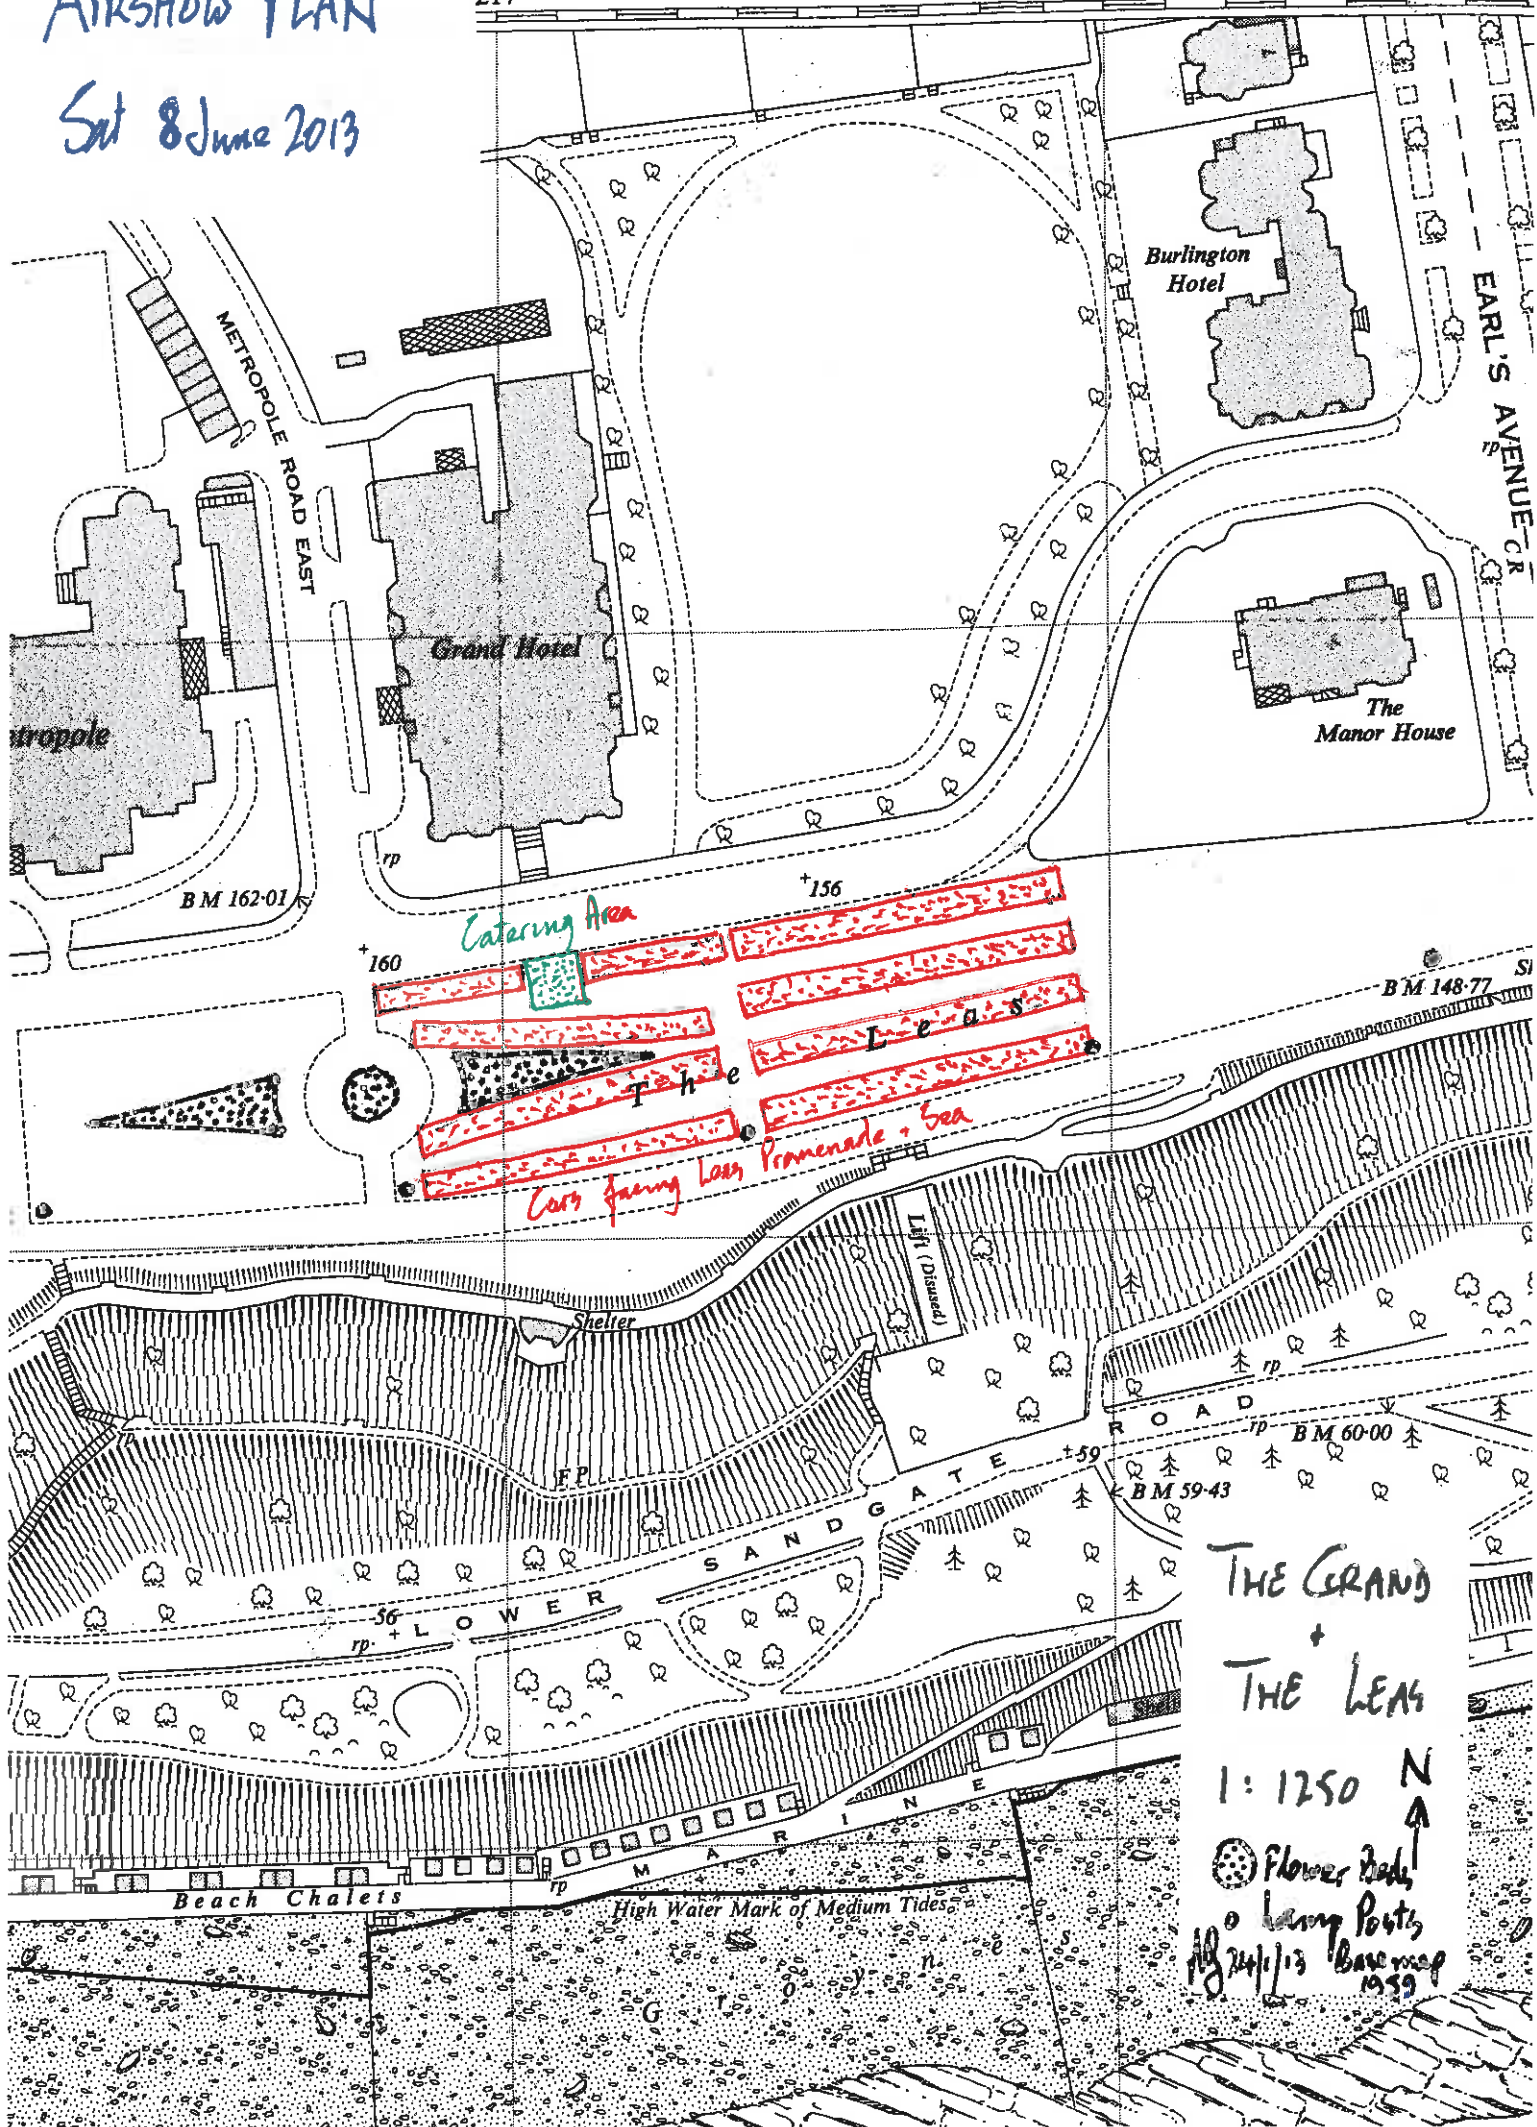

AIRSHOW PLAN

Sat 8 June 2013

IR 2135 NE
FOLKESTONE MB & PH

FOLKESTONE AND HYTHE (

217

218

THE GRAND
+
THE LEAS

1:1250 N

Flower beds
Lamp Posts
Base map
1959